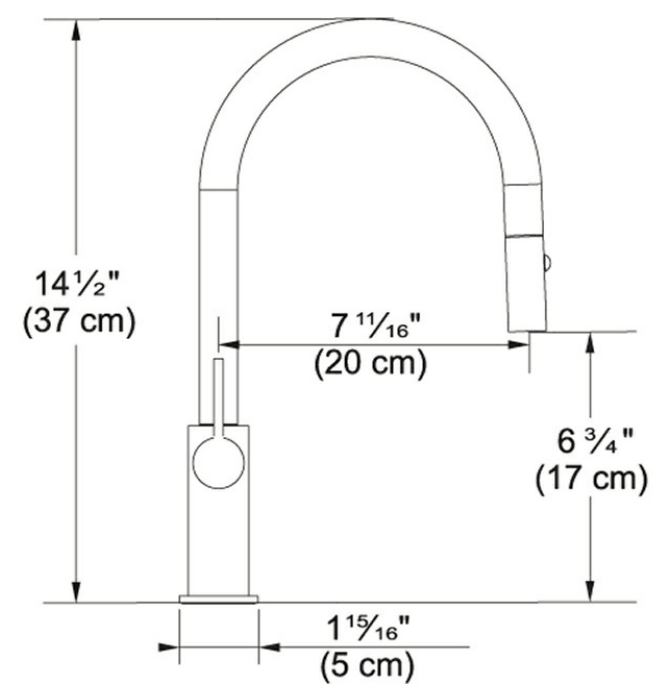

Product Picture

Technical Drawing

Product Information

Version	Arc Spout
Spray Type	Full and Needle Spray
Faucet Operation	Side Lever
Flow Rate	1.75 gpm
Cartridge	Ceramic Cartridge
Where to buy	Showroom
Countertop hole diameter	1 3/8"